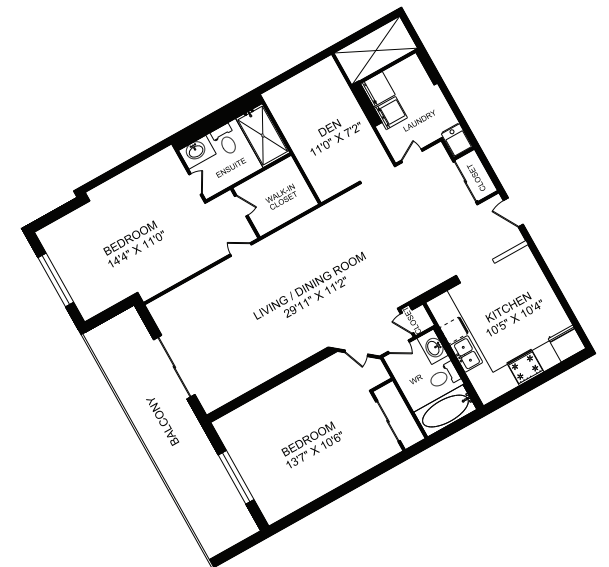

PAISLEY SQUARE

1042 PAISLEY ROAD
GUELPH, ONTARIO

BEDROCK SUITE, 1178 sqft.

ACTUAL FLOOR PLAN MEASUREMENTS AND FINISHINGS MAY DIFFER FROM THOSE PRESENTED AND SHOULD THEREFORE BE CONSIDERED APPROXIMATE