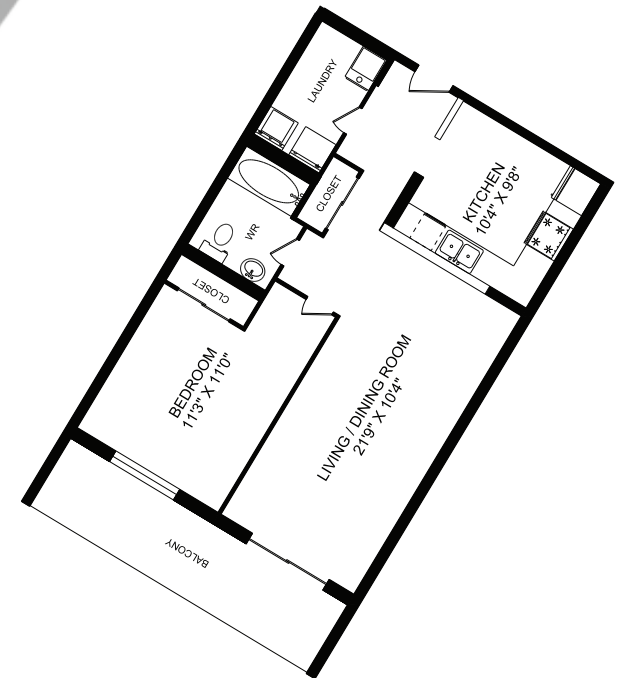

# PAISLEY SQUARE

1042 PAISLEY ROAD  
GUELPH, ONTARIO

**CENTURY SUITE, 747 sqft.**

ACTUAL FLOOR PLAN MEASUREMENTS AND FINISHINGS MAY DIFFER FROM THOSE PRESENTED AND SHOULD THEREFORE BE CONSIDERED APPROXIMATE