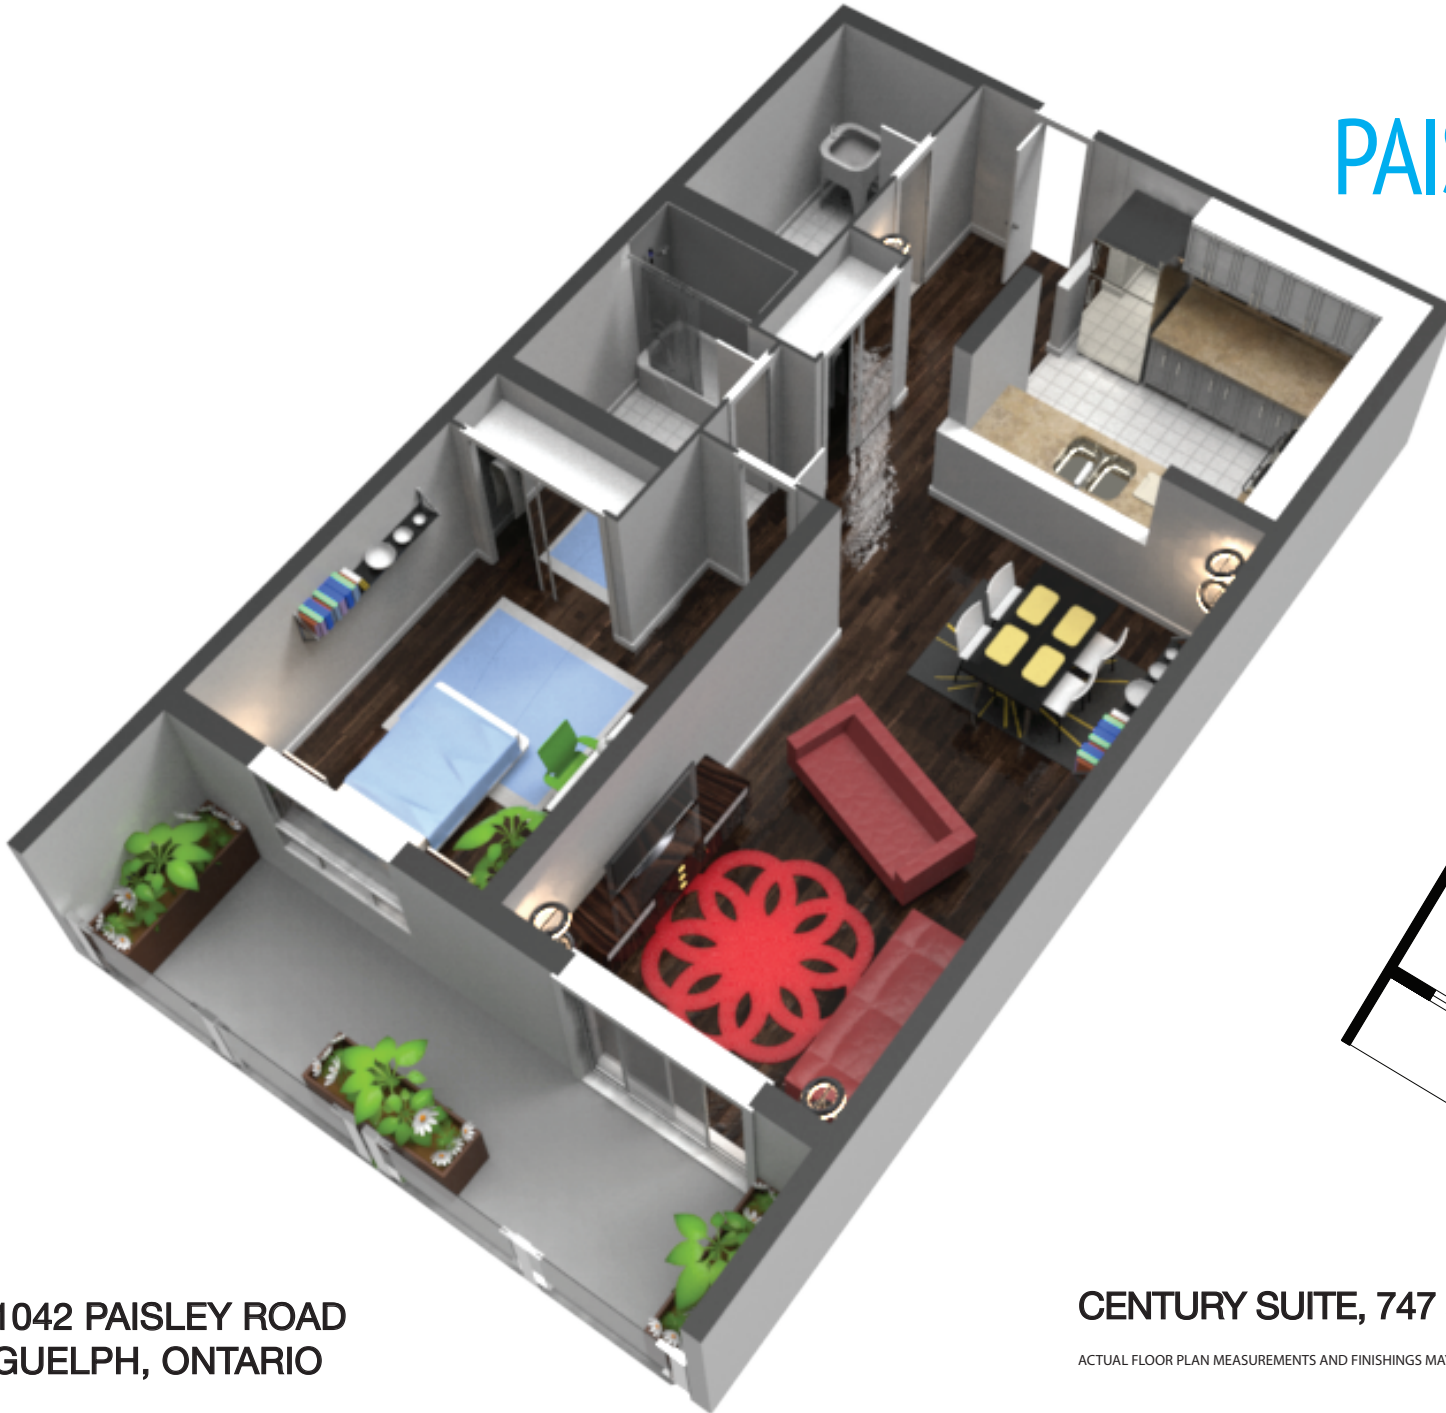

# PAISLEY SQUARE

1042 PAISLEY ROAD  
GUELPH, ONTARIO

**CENTURY SUITE, 747 sqft.**

ACTUAL FLOOR PLAN MEASUREMENTS AND FINISHINGS MAY DIFFER FROM THOSE PRESENTED AND SHOULD THEREFORE BE CONSIDERED APPROXIMATE