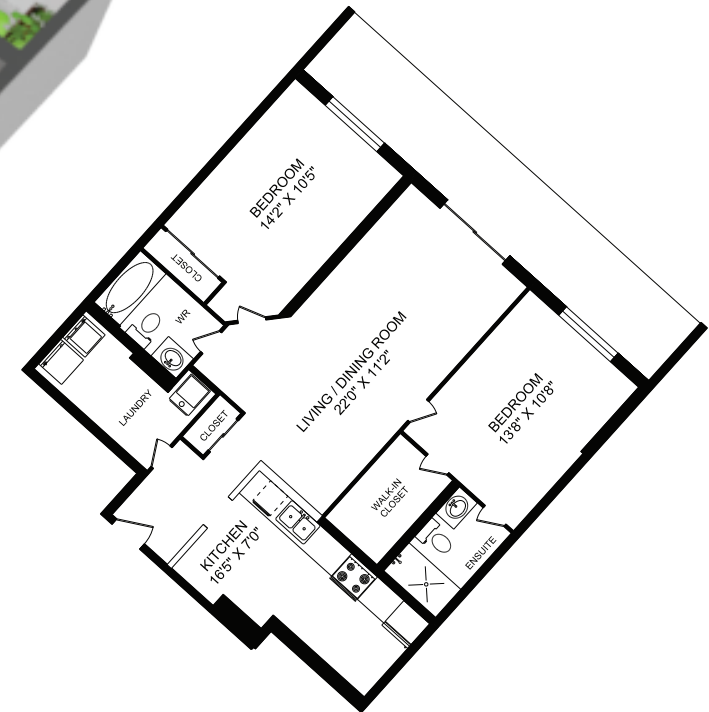

PAISLEY SQUARE

1042 PAISLEY ROAD
GUELPH, ONTARIO

CRAWFORD SUITE, 1087 sqft.

ACTUAL FLOOR PLAN MEASUREMENTS AND FINISHINGS MAY DIFFER FROM THOSE PRESENTED AND SHOULD THEREFORE BE CONSIDERED APPROXIMATE