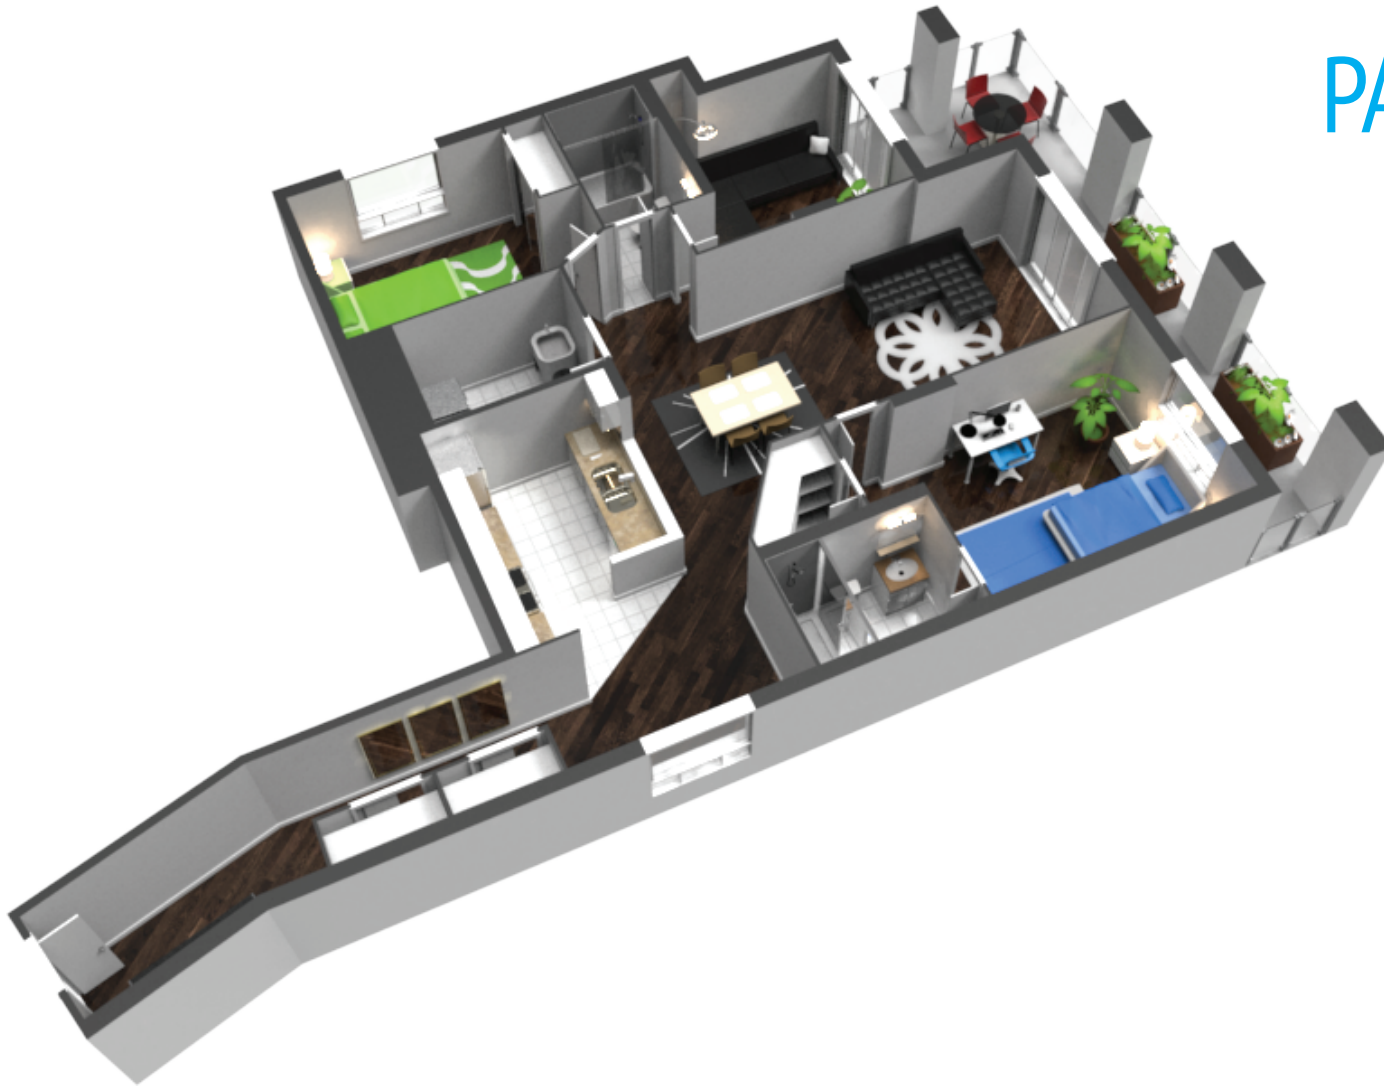

PAISLEY SQUARE

1042 PAISLEY ROAD
GUELPH, ONTARIO

GYPHON SUITE, 1347 sqft.

ACTUAL FLOOR PLAN MEASUREMENTS AND FINISHINGS MAY DIFFER FROM THOSE PRESENTED AND SHOULD THEREFORE BE CONSIDERED APPROXIMATE