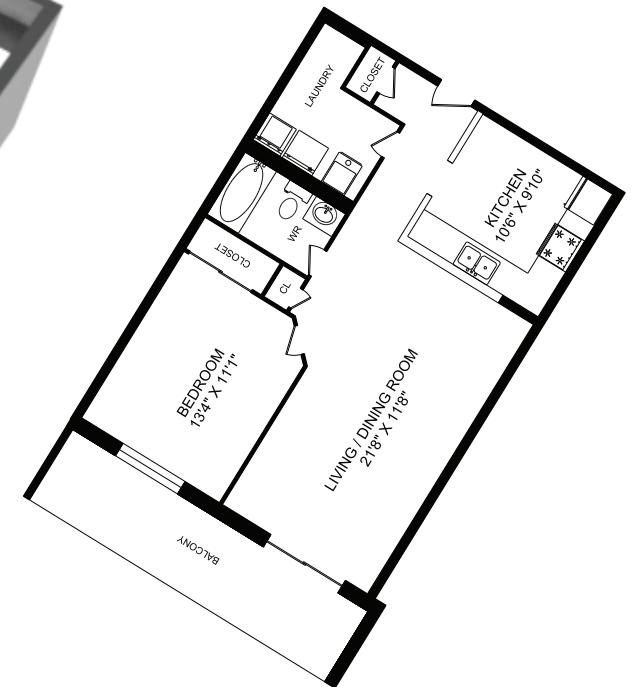

# PAISLEY SQUARE

1042 PAISLEY ROAD  
GUELPH, ONTARIO

**IMPERIAL SUITE, 791 sqft.**

ACTUAL FLOOR PLAN MEASUREMENTS AND FINISHINGS MAY DIFFER FROM THOSE PRESENTED AND SHOULD THEREFORE BE CONSIDERED APPROXIMATE