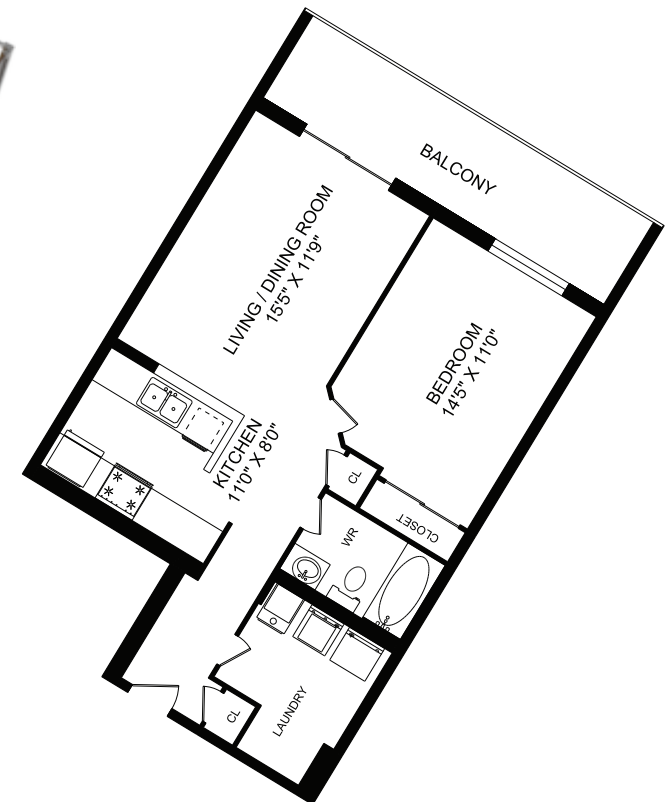

PAISLEY SQUARE

1042 PAISLEY ROAD
GUELPH, ONTARIO

MERCURY SUITE, 716 sqft.

ACTUAL FLOOR PLAN MEASUREMENTS AND FINISHINGS MAY DIFFER FROM THOSE PRESENTED AND SHOULD THEREFORE BE CONSIDERED APPROXIMATE