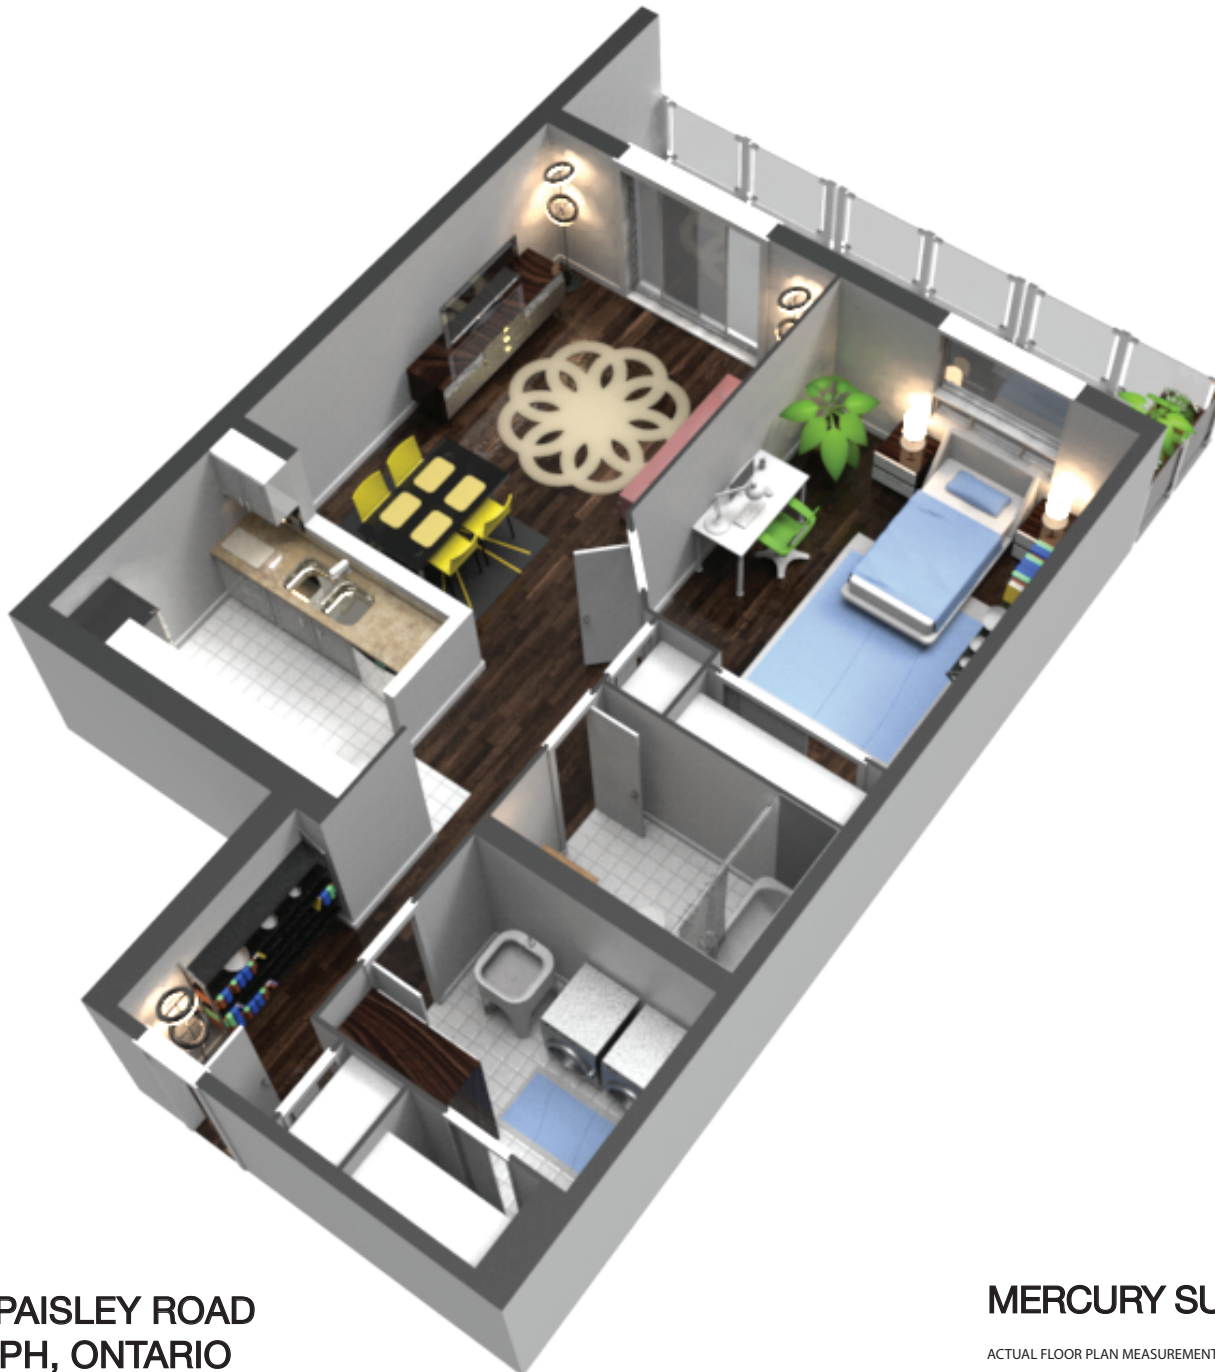

PAISLEY SQUARE

1042 PAISLEY ROAD
GUELPH, ONTARIO

MERCURY SUITE, 716 sqft.

ACTUAL FLOOR PLAN MEASUREMENTS AND FINISHINGS MAY DIFFER FROM THOSE PRESENTED AND SHOULD THEREFORE BE CONSIDERED APPROXIMATE