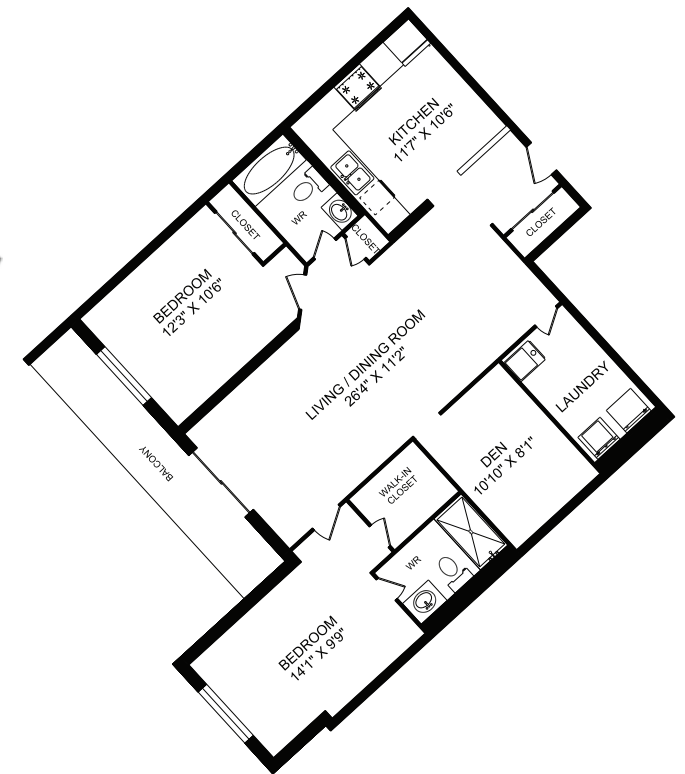

PAISLEY SQUARE

1042 PAISLEY ROAD
GUELPH, ONTARIO

RUTHERFORD SUITE, 1176 sqft.

ACTUAL FLOOR PLAN MEASUREMENTS AND FINISHINGS MAY DIFFER FROM THOSE PRESENTED AND SHOULD THEREFORE BE CONSIDERED APPROXIMATE