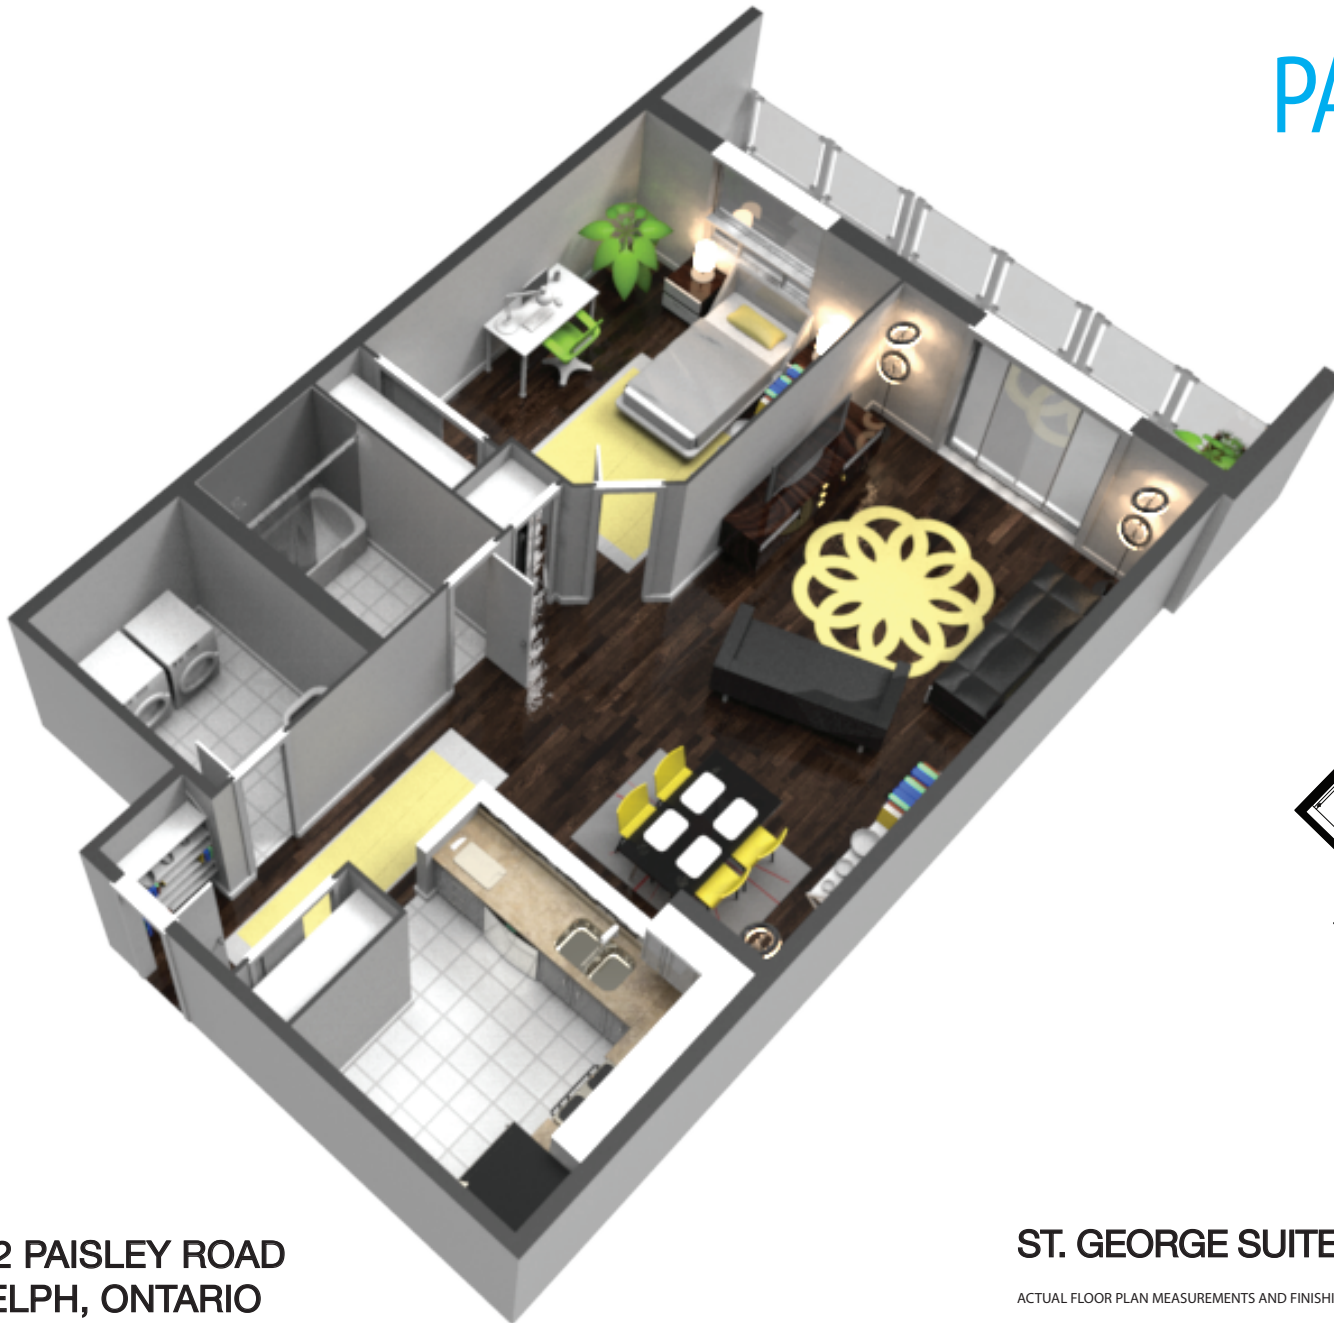

PAISLEY SQUARE

1042 PAISLEY ROAD
GUELPH, ONTARIO

ST. GEORGE SUITE, 763 sqft.

ACTUAL FLOOR PLAN MEASUREMENTS AND FINISHINGS MAY DIFFER FROM THOSE PRESENTED AND SHOULD THEREFORE BE CONSIDERED APPROXIMATE