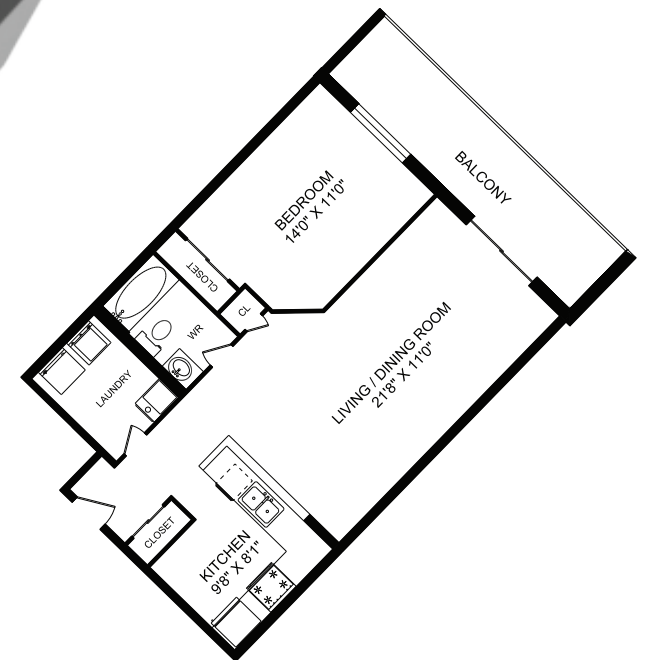

PAISLEY SQUARE

1042 PAISLEY ROAD
GUELPH, ONTARIO

ST. GEORGE SUITE, 763 sqft.

ACTUAL FLOOR PLAN MEASUREMENTS AND FINISHINGS MAY DIFFER FROM THOSE PRESENTED AND SHOULD THEREFORE BE CONSIDERED APPROXIMATE