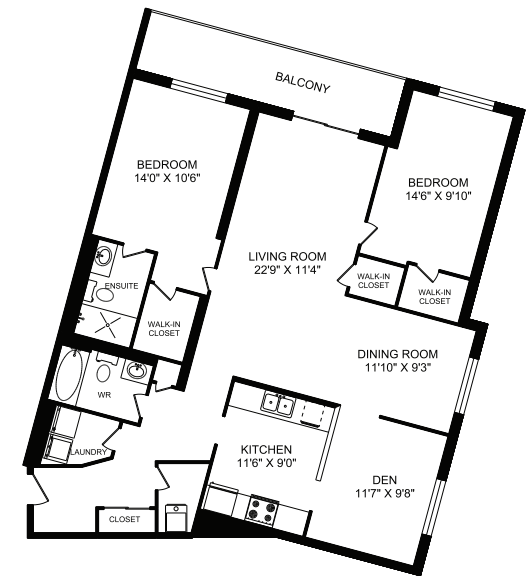

PAISLEY SQUARE

1042 PAISLEY ROAD
GUELPH, ONTARIO

THORNBROUGH SUITE, 1361 sqft.

ACTUAL FLOOR PLAN MEASUREMENTS AND FINISHINGS MAY DIFFER FROM THOSE PRESENTED AND SHOULD THEREFORE BE CONSIDERED APPROXIMATE